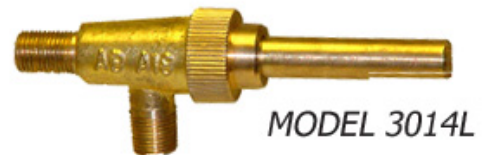

GAS ORIFICES

MODEL 3014

MODEL 3014L